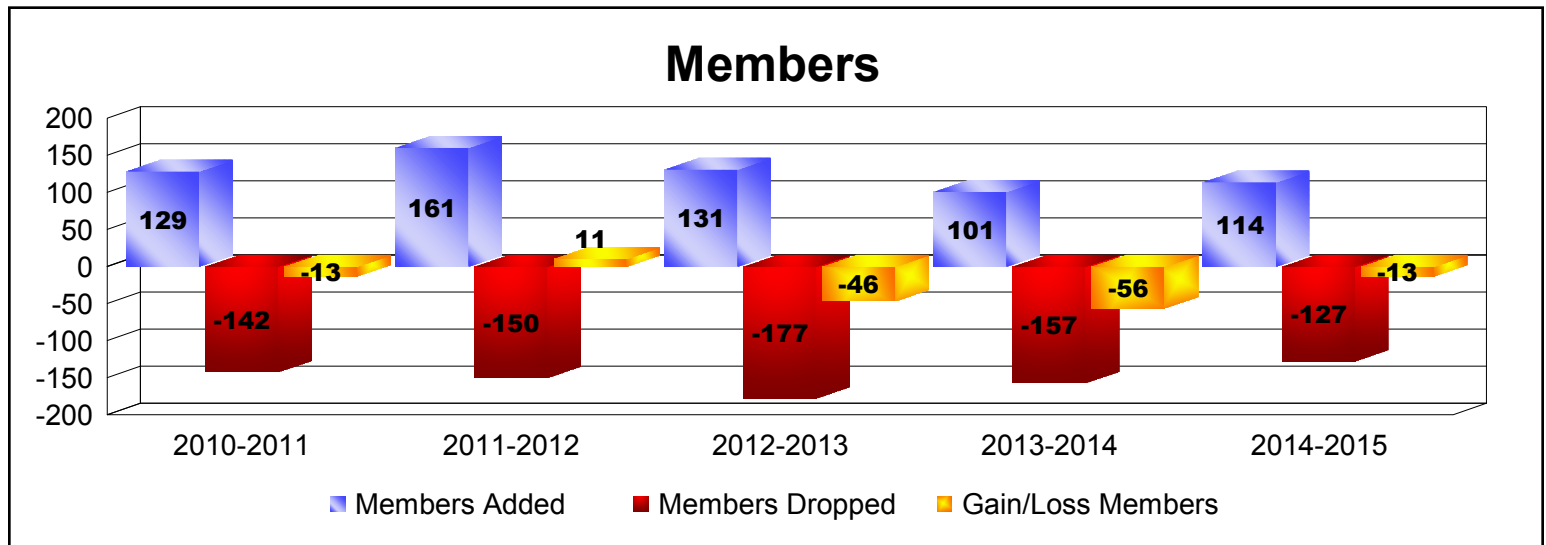

Year	New Clubs	Dropped Clubs	Gain/ Loss Clubs	New Members	Charter Members	Reinstate Members	Transfer Members	Total Member Added	Total Members Dropped	Gain/ Loss Members
2010-2011	0	0	0	104	0	14	11	129	-142	-13
2011-2012	0	0	0	131	0	13	17	161	-150	11
2012-2013	0	-2	-2	109	0	3	19	131	-177	-46
2013-2014	0	-2	-2	88	0	6	7	101	-157	-56
2014-2015	0	-1	-1	95	1	6	12	114	-127	-13
Average	0	-1	-1	105	0	8	13	127	-151	-23

Year	New Clubs	Dropped Clubs	Gain/ Loss Clubs	New Members	Charter Members	Reinstate Members	Transfer Members	Total Member Added	Total Members Dropped	Gain/ Loss Members
2010-2011	0	0	0	1	0	0	0	1	-7	-6
2011-2012	0	0	0	4	0	0	0	4	-5	-1
2012-2013	0	0	0	1	0	0	0	1	-2	-1
2013-2014	0	0	0	1	0	0	2	3	-9	-6
2014-2015	0	0	0	5	0	0	0	5	-5	0
Average	0	0	0	2	0	0	0	3	-6	-3