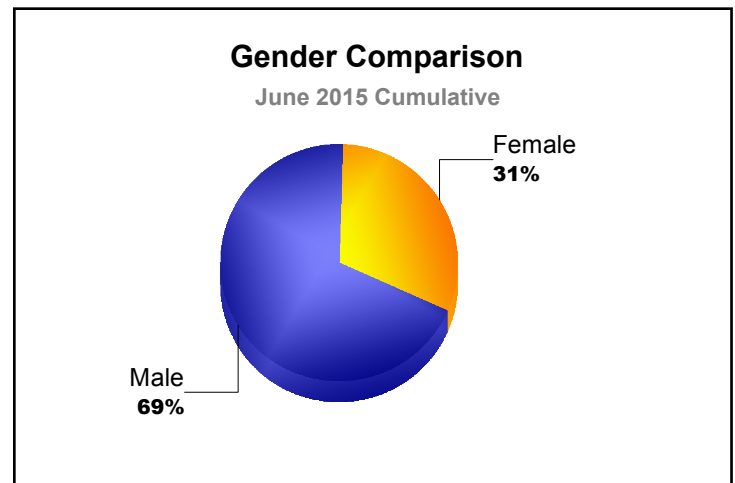

Year	New Clubs	Dropped Clubs	Gain/ Loss Clubs	New Members	Charter Members	Reinstate Members	Transfer Members	Total Member Added	Total Members Dropped	Gain/ Loss Members
2010-2011	0	0	0	104	0	14	11	129	-142	-13
2011-2012	0	0	0	131	0	13	17	161	-150	11
2012-2013	0	-2	-2	109	0	3	19	131	-177	-46
2013-2014	0	-2	-2	88	0	6	7	101	-157	-56
2014-2015	0	-1	-1	95	1	6	12	114	-127	-13
Average	0	-1	-1	105	0	8	13	127	-151	-23