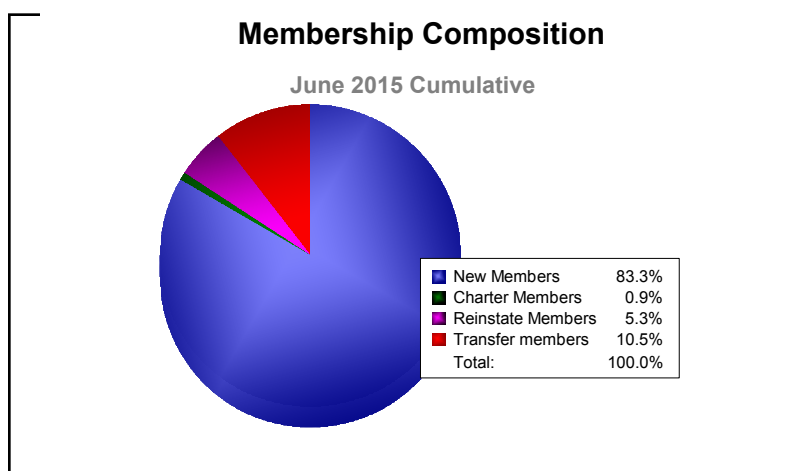

Year	New Clubs	Dropped Clubs	Gain/ Loss Clubs	New Members	Charter Members	Reinstate Members	Transfer Members	Total Member Added	Total Members Dropped	Gain/ Loss Members
2010-2011	0	0	0	104	0	14	11	129	-142	-13
2011-2012	0	0	0	131	0	13	17	161	-150	11
2012-2013	0	-2	-2	109	0	3	19	131	-177	-46
2013-2014	0	-2	-2	88	0	6	7	101	-157	-56
2014-2015	0	-1	-1	95	1	6	12	114	-127	-13
Average	0	-1	-1	105	0	8	13	127	-151	-23

Year	New Clubs	Dropped Clubs	Gain/ Loss Clubs	New Members	Charter Members	Reinstate Members	Transfer Members	Total Member Added	Total Members Dropped	Gain/ Loss Members
2010-2011	0	0	0	1	0	0	0	1	-7	-6
2011-2012	0	0	0	4	0	0	0	4	-5	-1
2012-2013	0	0	0	1	0	0	0	1	-2	-1
2013-2014	0	0	0	1	0	0	2	3	-9	-6
2014-2015	0	0	0	5	0	0	0	5	-5	0
Average	0	0	0	2	0	0	0	3	-6	-3