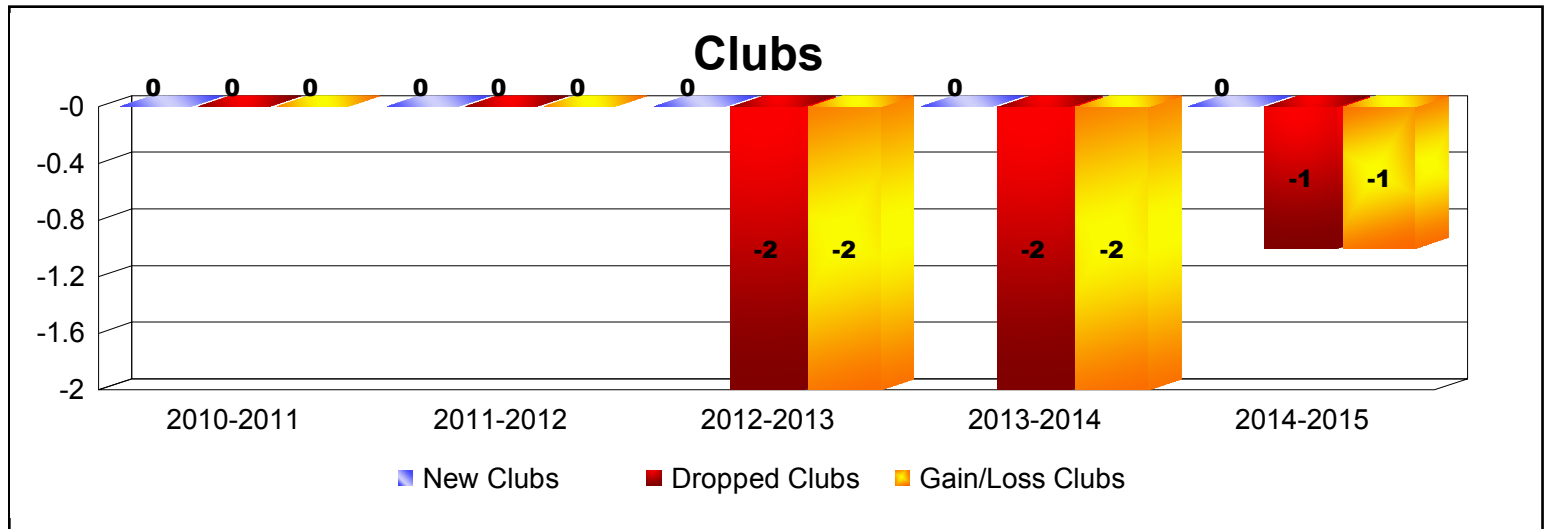

Year	New Clubs	Dropped Clubs	Gain/ Loss Clubs	New Members	Charter Members	Reinstate Members	Transfer Members	Total Member Added	Total Members Dropped	Gain/ Loss Members
2010-2011	0	0	0	104	0	14	11	129	-142	-13
2011-2012	0	0	0	131	0	13	17	161	-150	11
2012-2013	0	-2	-2	109	0	3	19	131	-177	-46
2013-2014	0	-2	-2	88	0	6	7	101	-157	-56
2014-2015	0	-1	-1	95	1	6	12	114	-127	-13
Average	0	-1	-1	105	0	8	13	127	-151	-23

Year	New Clubs	Dropped Clubs	Gain/ Loss Clubs	New Members	Charter Members	Reinstate Members	Transfer Members	Total Member Added	Total Members Dropped	Gain/ Loss Members
2010-2011	0	0	0	1	0	0	0	1	-7	-6
2011-2012	0	0	0	4	0	0	0	4	-5	-1
2012-2013	0	0	0	1	0	0	0	1	-2	-1
2013-2014	0	0	0	1	0	0	2	3	-9	-6
2014-2015	0	0	0	5	0	0	0	5	-5	0
Average	0	0	0	2	0	0	0	3	-6	-3